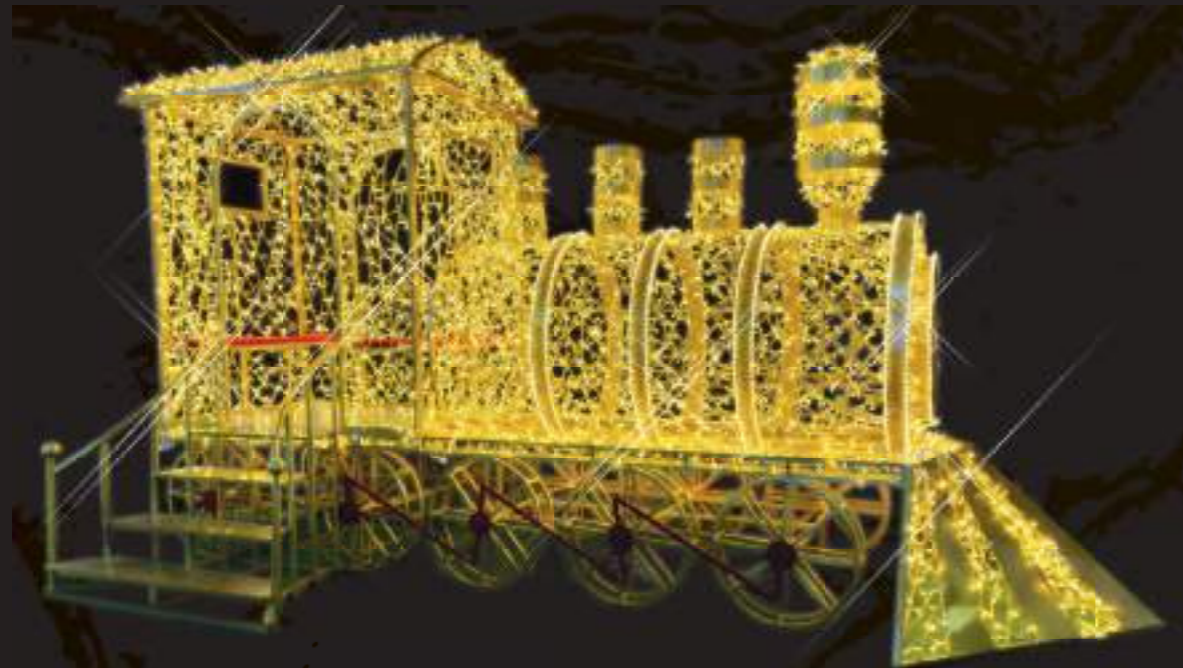

4005680

4,60m 2,80m 300Kg Plate
3,20m 1500W Fixed Light