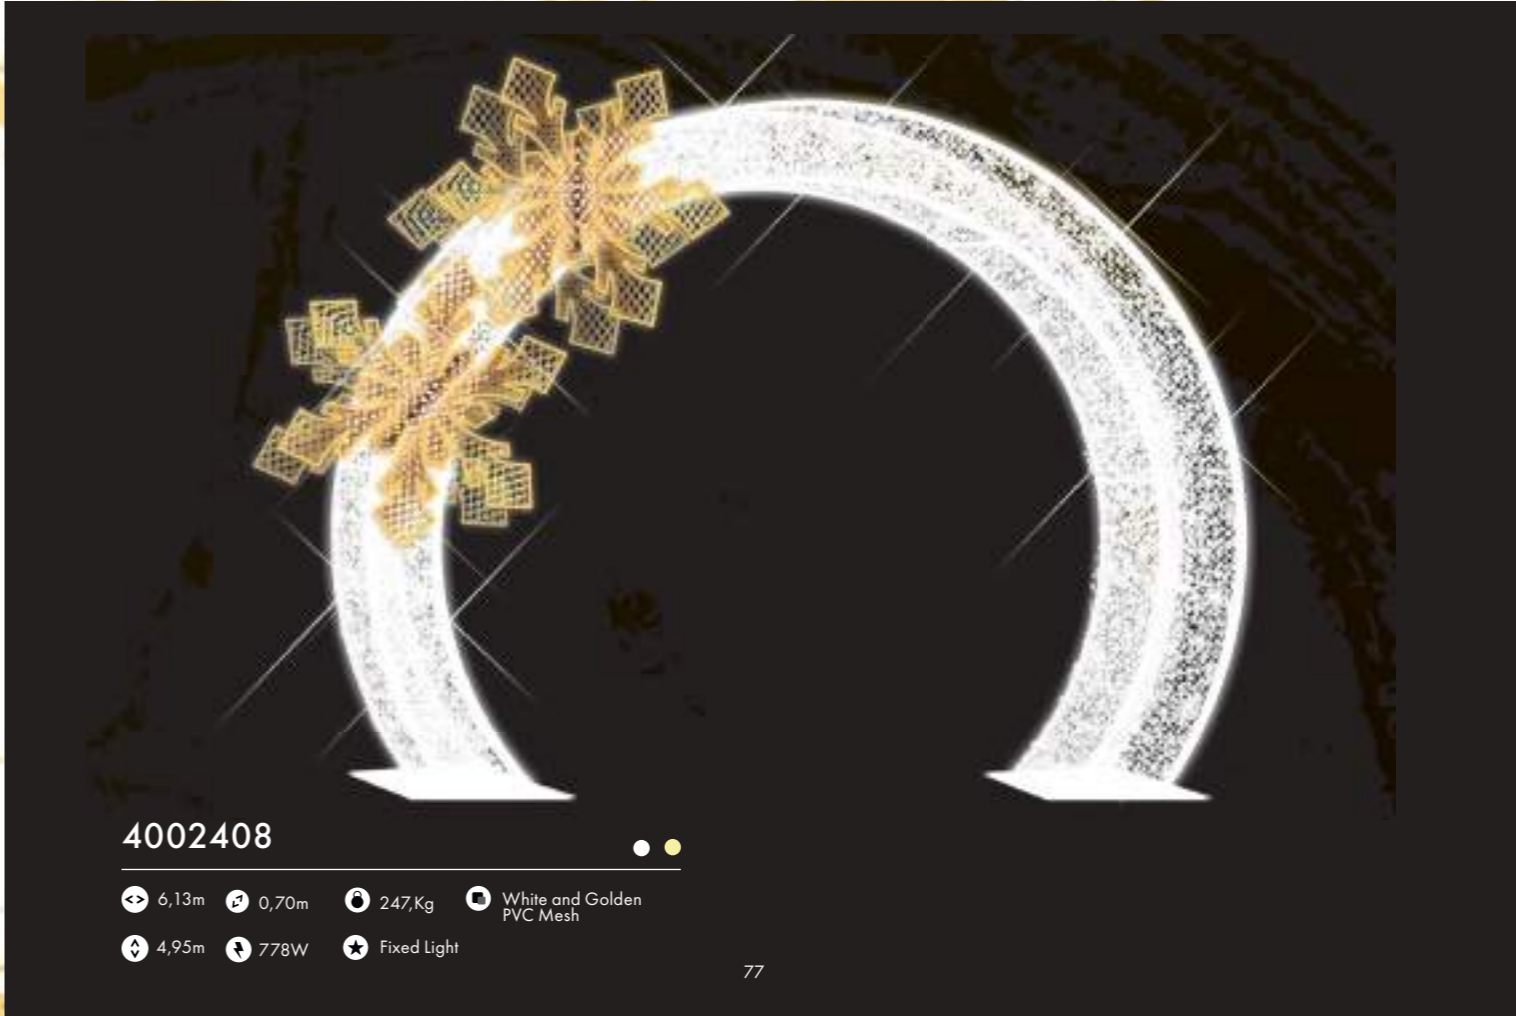

4002405

2,27m 0,50m 45Kg Golden and Red PVC Mesh
3,00m 170W Fixed Light

4002516

7,40m 0,50m 164,5Kg White and Golden PVC Mesh
3,50m 577W Full Flash

4002518

5,00m 0,30m 95,6Kg White and Golden PVC Mesh
2,35m 308W Full Flash