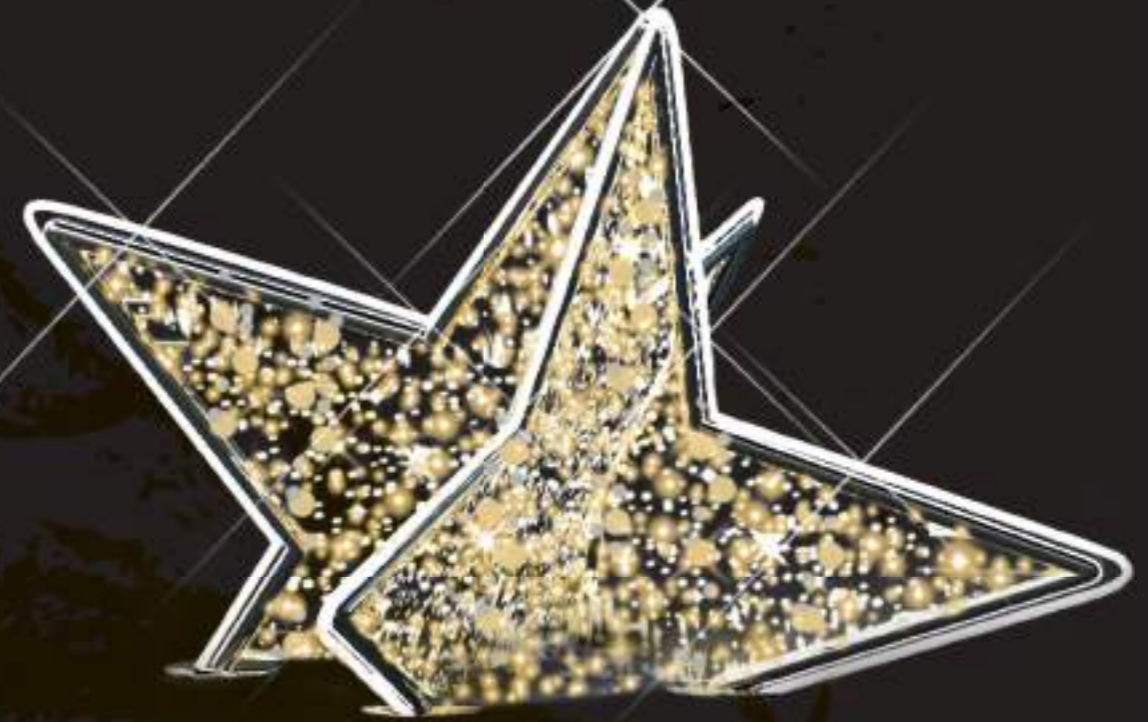

4004460

- 1,53m
- 1,62m
- Glitter
- 1,00m
- Fixed Light