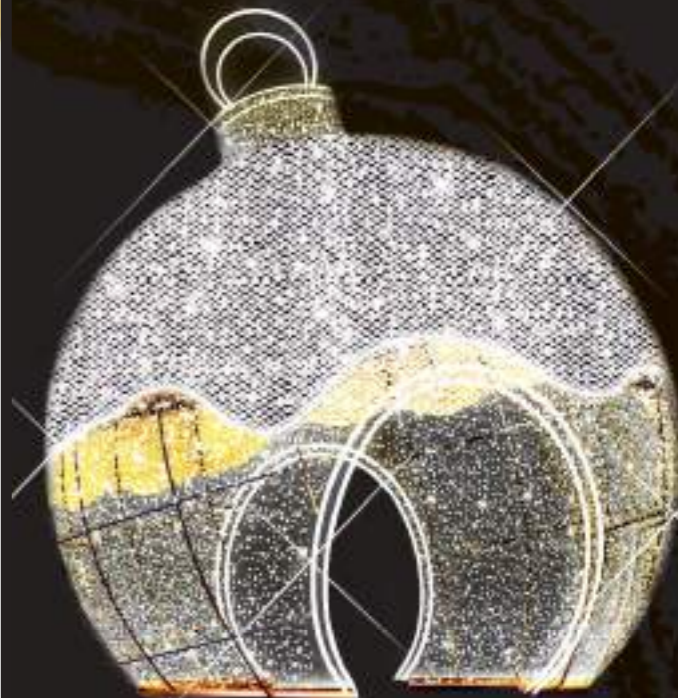

4004462

- 4,57m
- 7,00m
- Plate
- 5,00m
- Fixed Light

4004446

- 2,97m
- 0,50m
- Fixed Light
- 4,00m
- Red and Golden PVC Mesh

4004446

- 2,97m
- 0,50m
- Fixed Light
- 4,00m
- Golden and Green PVC Mesh

4002419

- 3,44m
- 0,70m
- 71,7Kg
- Forest Plate Golden Carpet
- 4,00m
- 290W
- Fixed Light

4004435

- 4,70m
- 4,70m
- White PVC Mesh
- 5,00m
- Fixed Light

4002532

- 5,00m
- 5,00m
- 205Kg
- Green PVC Mesh
- 5,00m
- 660W
- Fixed Light

4002530

- 5,00m
- 5,00m
- 365Kg
- Golden and Green PVC Mesh
- 5,50m
- 1384W
- Fixed Light

4003675

- 2,00m
- 49W
- Plate
- 2,10m
- Fixed Light

4003678

- 2,00m
- 40W
- Plate
- 1,70m
- Fixed Light

4003677

- 1,70m
- 36W
- Plate
- 1,65m
- Fixed Light