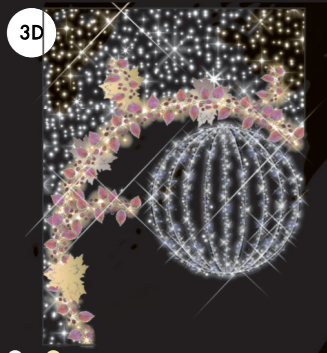

4004710

1,12m 109,60W Forest Methacrylate
2,20m 21,36Kg Fixed Light

4003655

2,14m 120,30W Glitter
2,50m 18,16kg Flash

4003684

1,00m 74,9W Forest
2,50m Flash

4002448

0,66m 35W Forest Glitter
1,50m 4Kg Fixed Light

4003670

3D
1,18m 30,6W Forest Dichroic Leaf
1,50m 8,03kg Flash

4003623

SMD
2,05m 152,1W Forest
2,50m 12,57kg Fixed Light

4003635

3D
1,18m 91,20W Forest Methacrylate
2,33m 14,20kg Flash

4003636

3D
2,90m 109,6W Forest
2,40m 21,36kg Flash