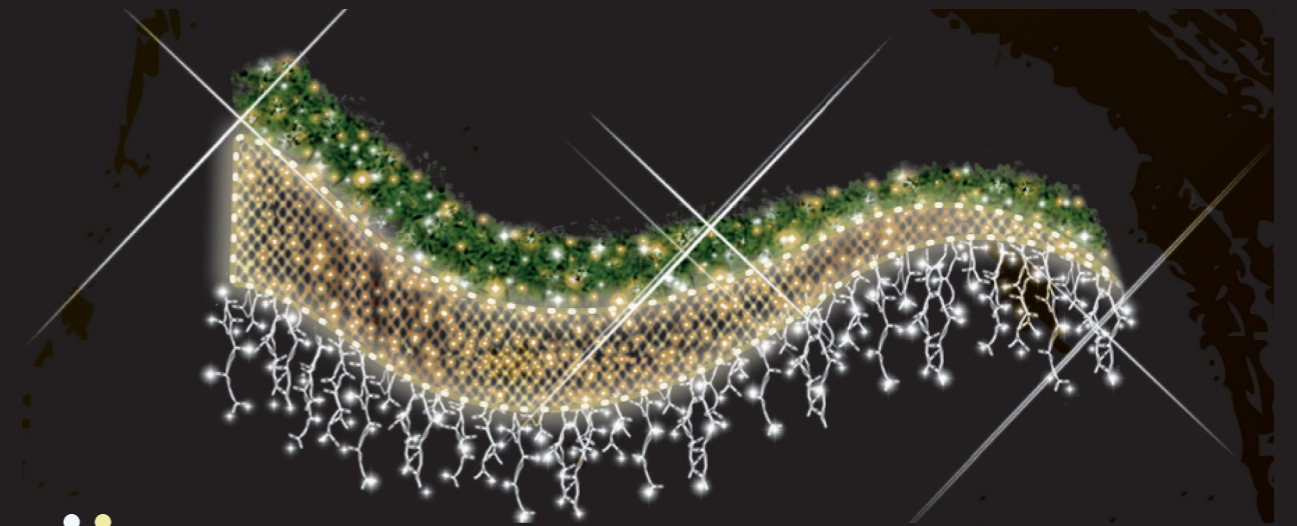

4004521

- 1,80m Plant Boa
- 1,80m Flash

4004518

- 1,80m Plant Boa
- 1,80m Flash

4004486

- 3,00m Plant Boa
- 1,20m Flash

4004516

- 3,00m Golden PVC Mesh Plant Boa
- 1,20m Flash