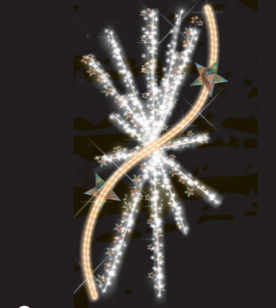

4003651

1,65m 78,9W Glitter
2,95m 18,20Kg Flash

4003652

1,50m 143,95W Glitter Wood
2,50m 16kg Flash

4003689

0,96m 34,5W Full Flash
2,00m Forest

4002456

0,72m 28W Forest
1,50m 5Kg Fixed Light