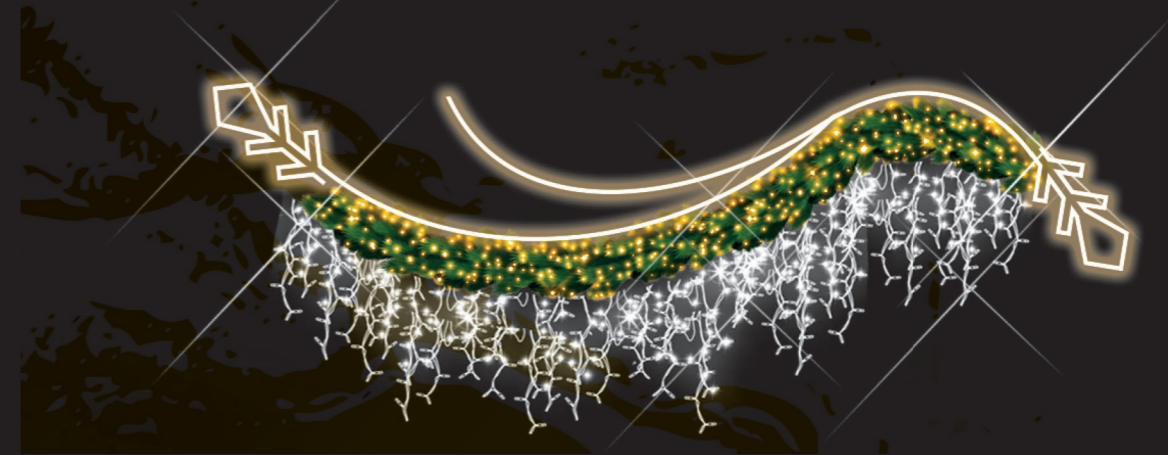

4004521

- 1,80m Plant Boa
- 1,80m Flash

4004518

- 1,80m Plant Boa
- 1,80m Flash

4004486

- 3,00m Plant Boa
- 1,20m Flash

4004516

- 3,00m Golden PVC Mesh Plant Boa
- 1,20m Flash