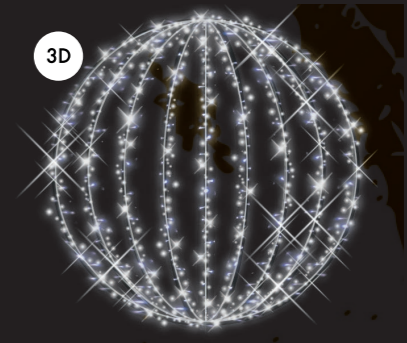

3D

0,90m 17,20W Flash
0,90m 4,80Kg